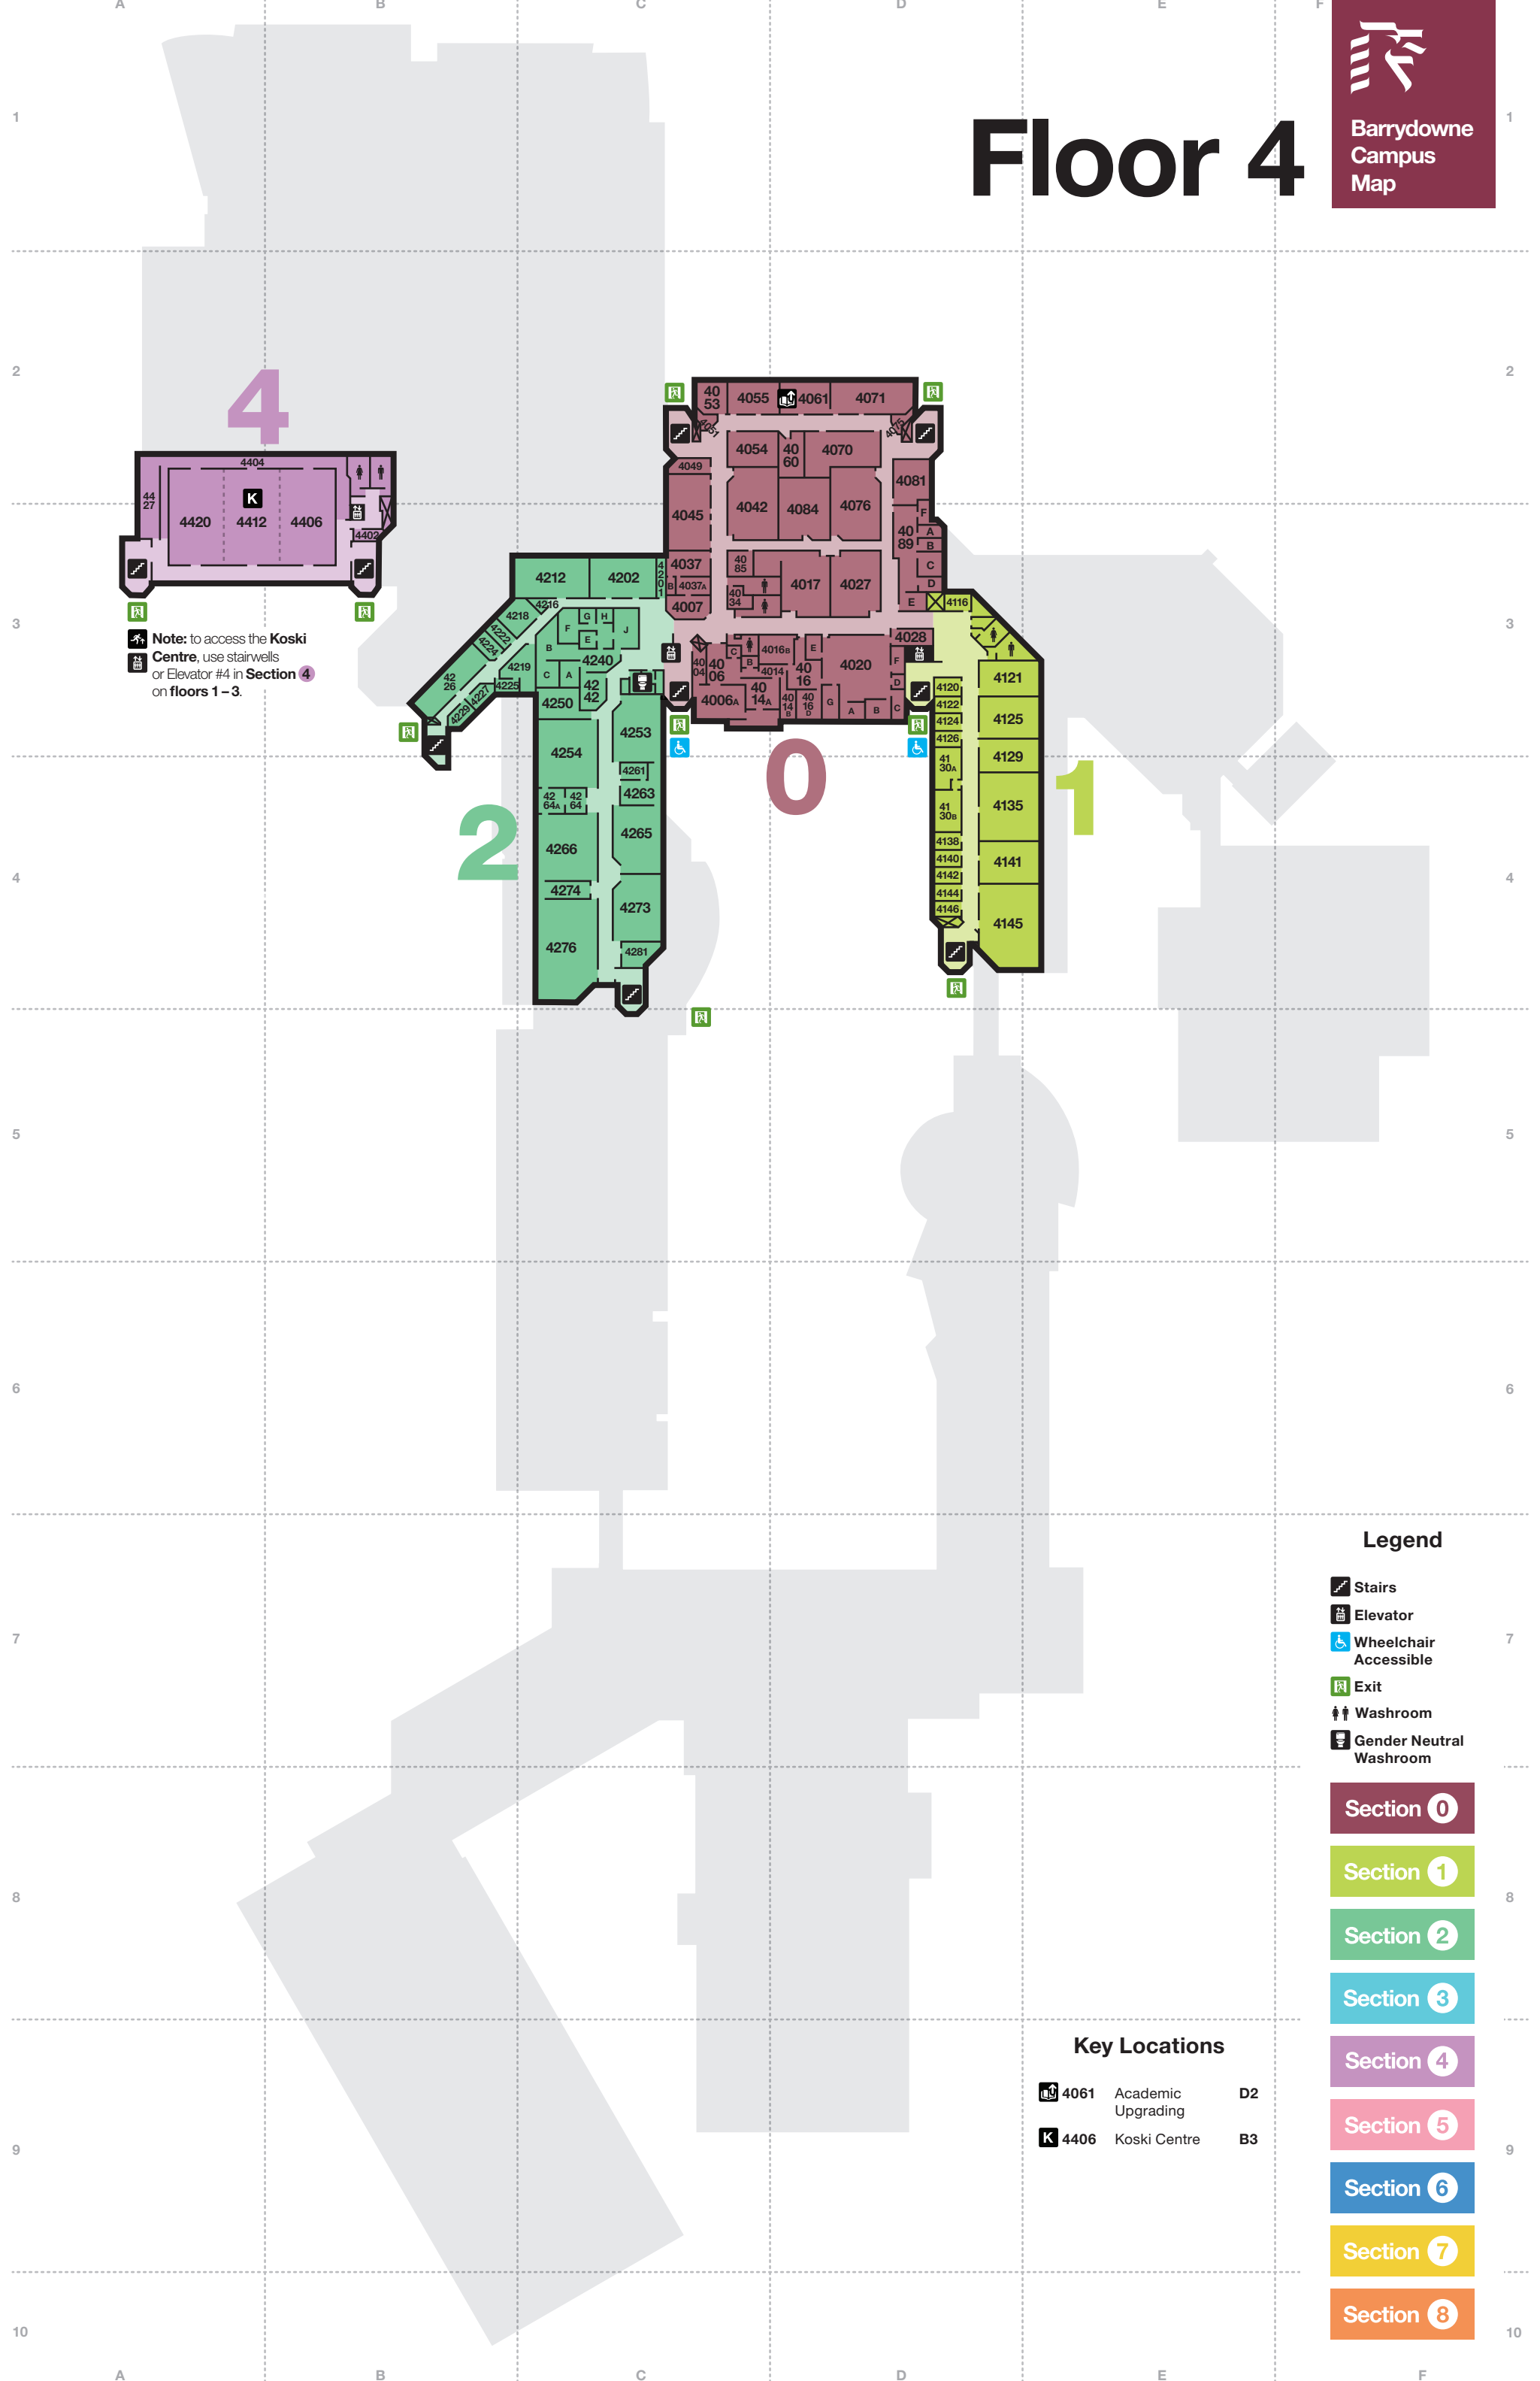

Floor 4

Note: to access the Koski Centre, use stairwells or Elevator #4 in Section 4 on floors 1-3.

Legend

-  Stairs
-  Elevator
-  Wheelchair Accessible
-  Exit
-  Washroom
-  Gender Neutral Washroom

- Section 0**
- Section 1**
- Section 2**
- Section 3**
- Section 4**
- Section 5**
- Section 6**
- Section 7**
- Section 8**

Key Locations

-  **4061** Academic Upgrading **D2**
-  **4406** Koski Centre **B3**