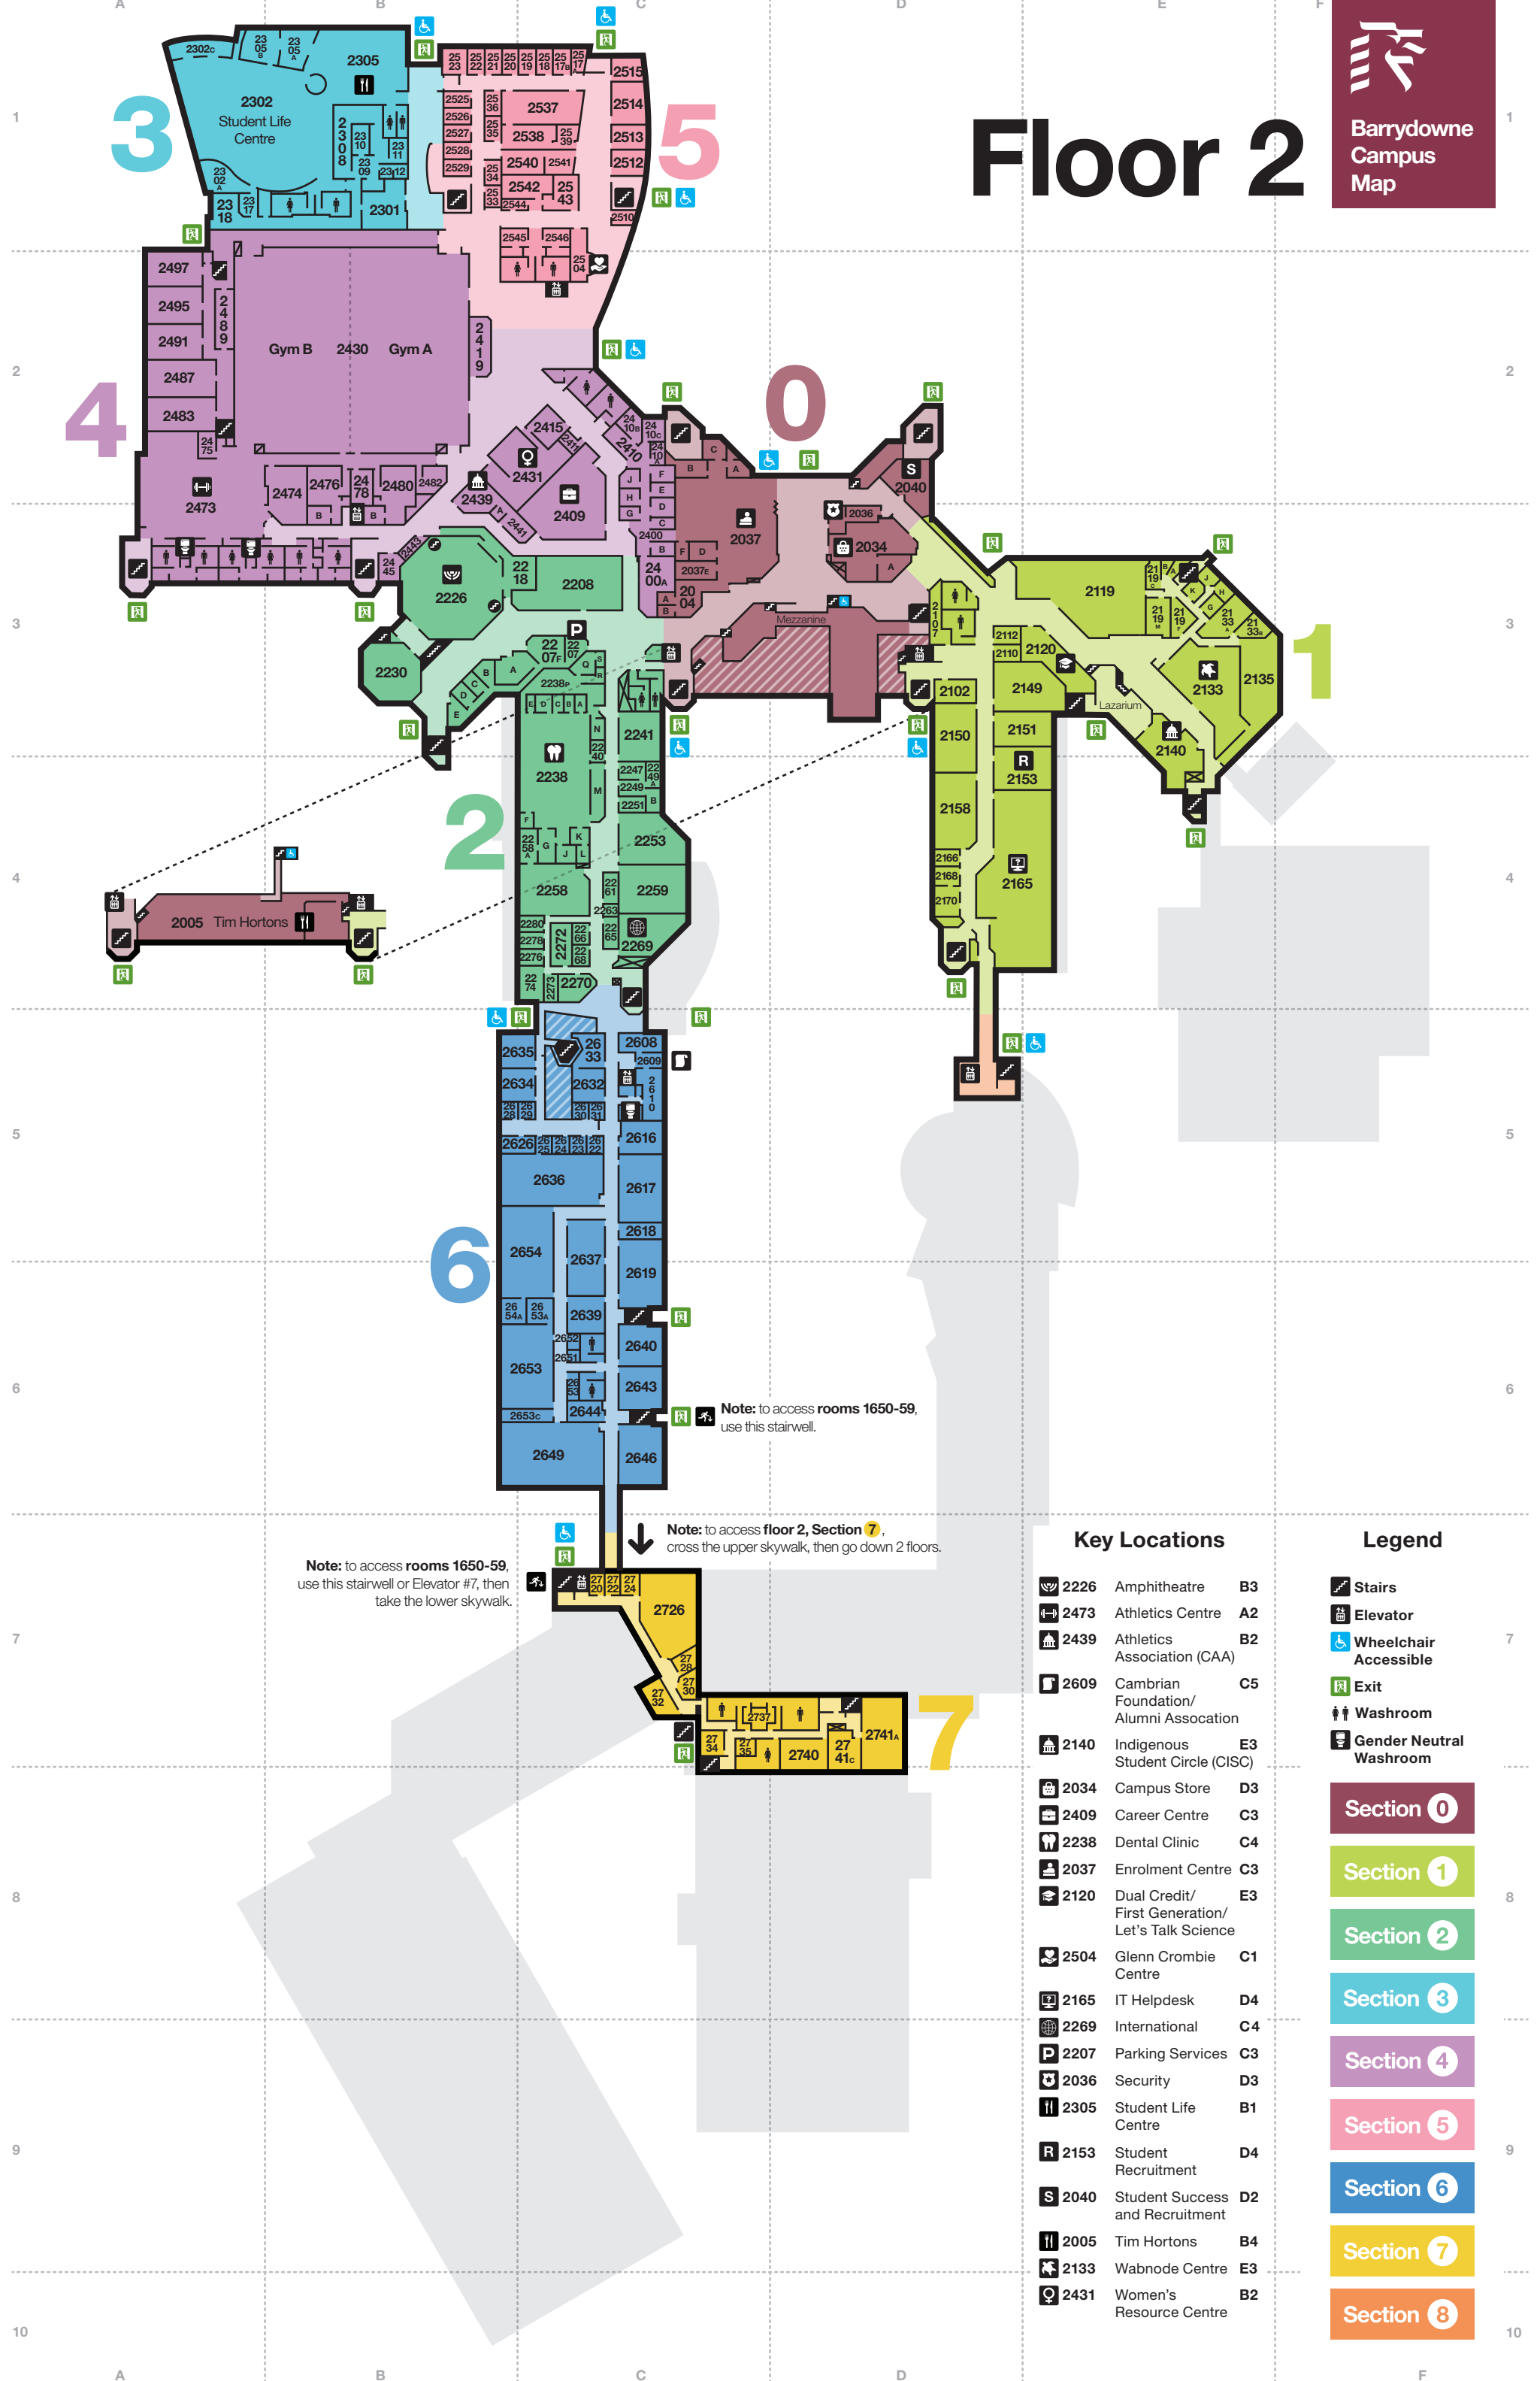

Floor 2

Note: to access rooms 1650-59, use this stairwell or Elevator #7, then take the lower skywalk.

Note: to access floor 2, Section 7, cross the upper skywalk, then go down 2 floors.

Note: to access rooms 1650-59, use this stairwell.

Key Locations

	2226 Amphitheatre	B3
	2473 Athletics Centre	A2
	2439 Athletics Association (CAA)	B2
	2609 Cambrian Foundation/ Alumni Association	C5
	2140 Indigenous Student Circle (CISC)	E3
	2034 Campus Store	D3
	2409 Career Centre	C3
	2238 Dental Clinic	C4
	2037 Enrolment Centre	C3
	2120 Dual Credit/ First Generation/ Let's Talk Science	E3
	2504 Glenn Crombie Centre	C1
	2165 IT Helpdesk	D4
	2269 International	C4
	2207 Parking Services	C3
	2036 Security	D3
	2305 Student Life Centre	B1
	R 2153 Student Recruitment	D4
	S 2040 Student Success and Recruitment	D2
	2005 Tim Hortons	B4
	2133 Wabnode Centre	E3
	2431 Women's Resource Centre	B2

Legend

- Stairs
 - Elevator
 - Wheelchair Accessible
 - Exit
 - Washroom
 - Gender Neutral Washroom
-
- Section 0
 - Section 1
 - Section 2
 - Section 3
 - Section 4
 - Section 5
 - Section 6
 - Section 7
 - Section 8