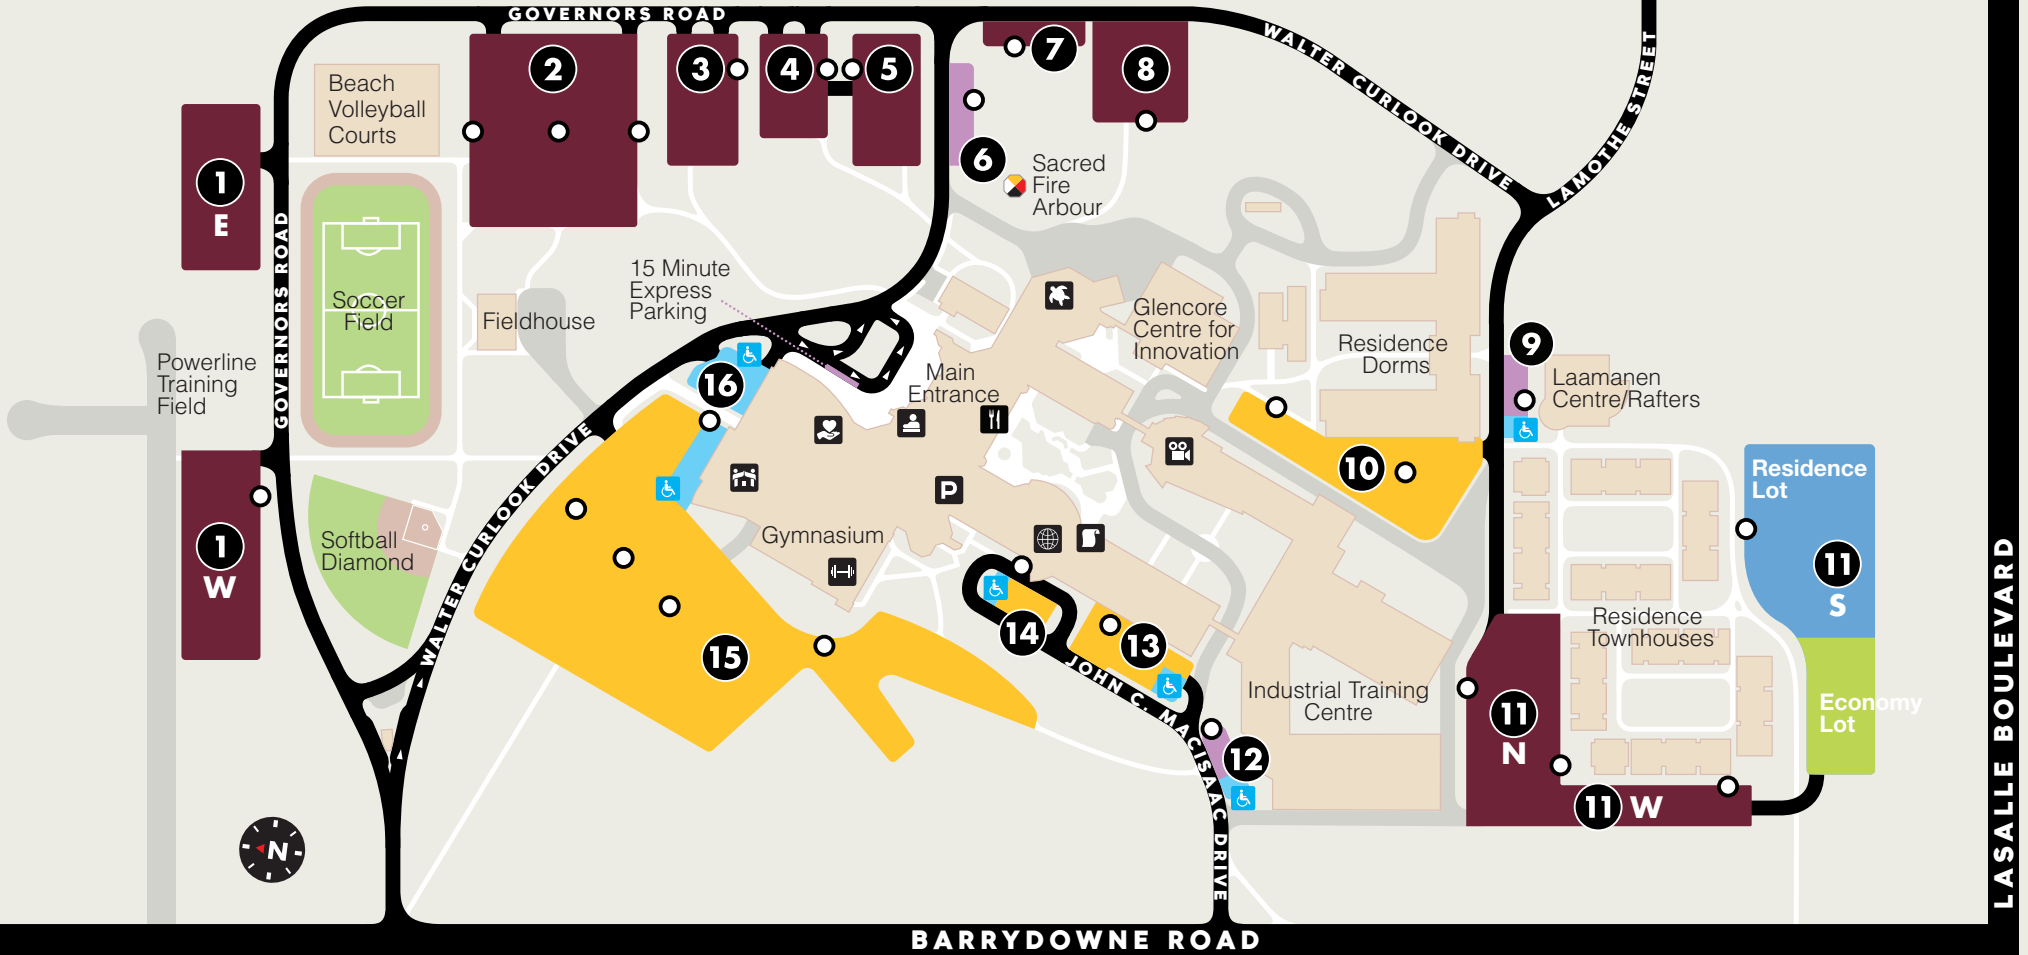

BARRYDOWNE CAMPUS

LEGEND				Burgundy			Economy and Residence						
Buildings	Service Roads	Parking Lots	Accessible Parking	1_E	2	3	4	5	7	8	11_N	11_S	
Roads	One Way	Short-term Parking	Pay and Display	10	13	14	15	6	9	12	16		
	Walkways			14	15	13	14	6	9	12	16		
				Athletics Centre	Cafeteria/Tim Hortons	Cambrian Foundation/Alumni Association	eDome	Enrolment Centre	Glenn Crombie Centre	International	Parking Services	Student Life Centre	Wabnode Centre

LASALLE BOULEVARD