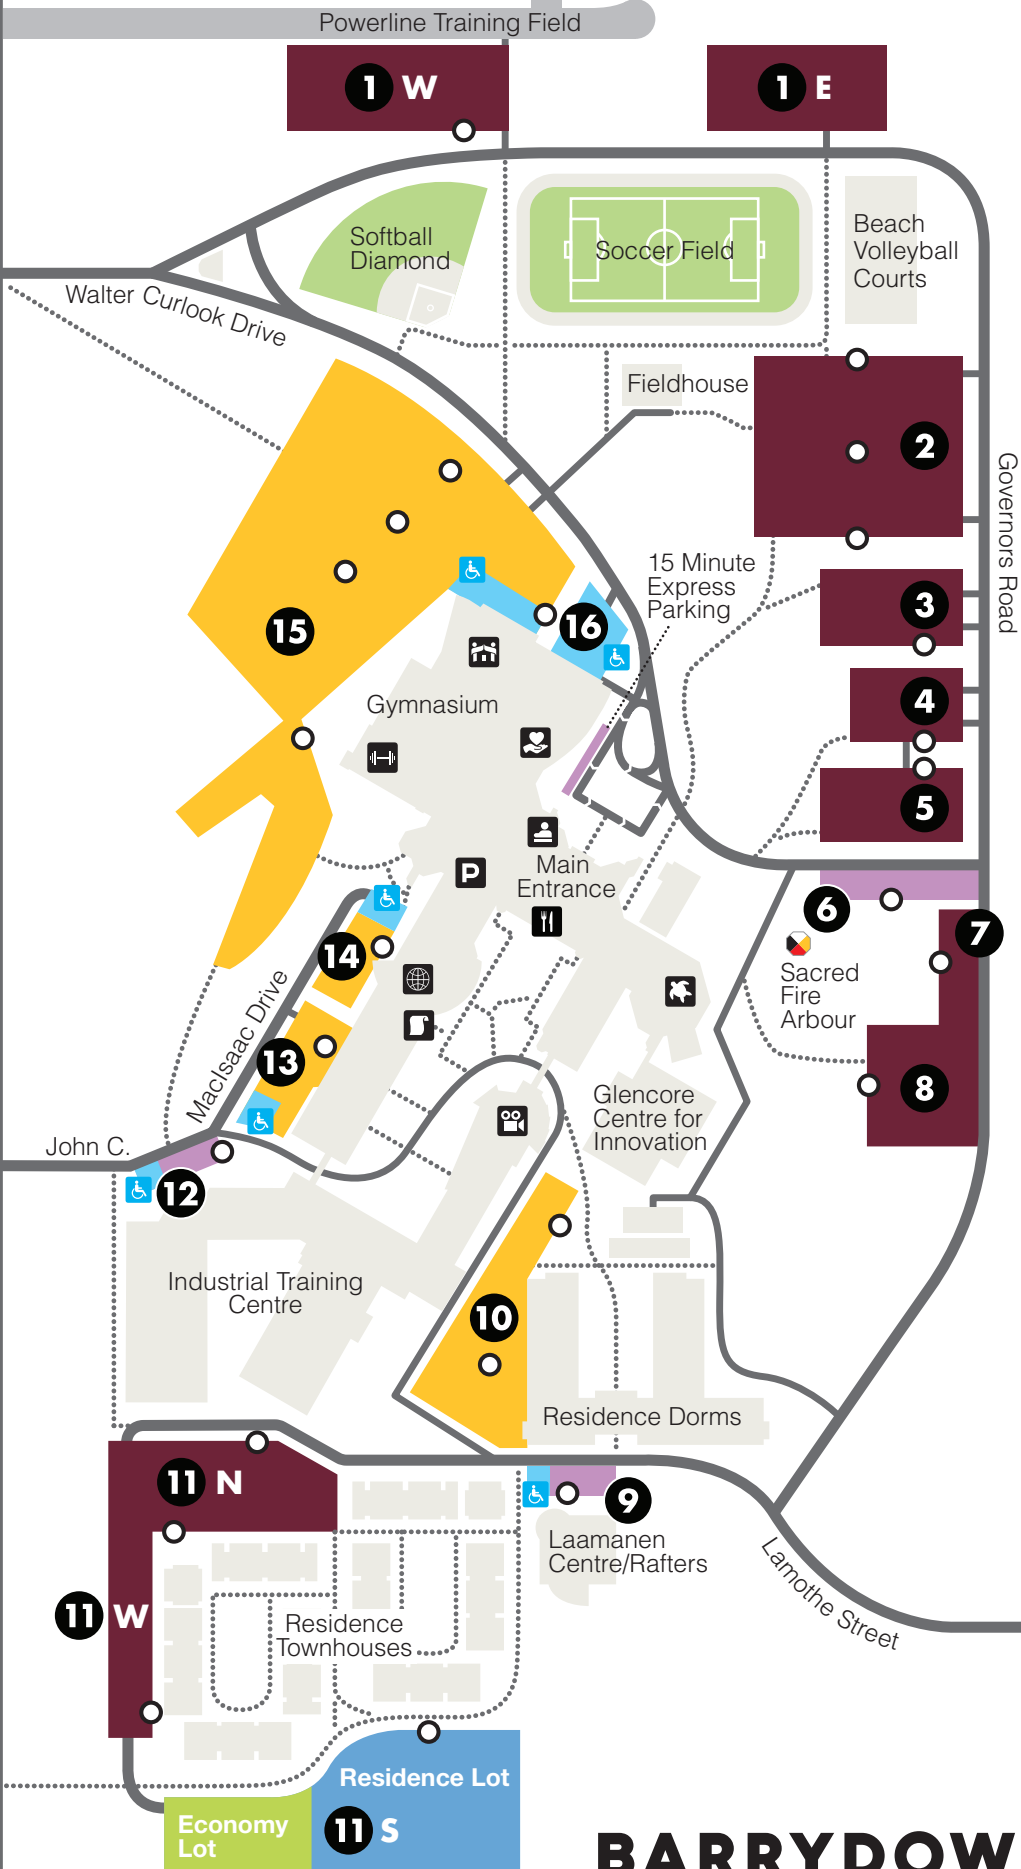

LEGEND

- Buildings
- Roads One Way
- Walkways
- Parking Lots
- Short-term Parking
- Accessible Parking
- Pay and Display

Gold

- 10
- 13
- 14
- 15

Burgundy

- 1 W E
- 2
- 3
- 4
- 5
- 6
- 7
- 8
- 11 N W

Short-term

- 6
- 9
- 12

Economy and Residence

- 11 S

Accessible

- 16

- Athletics Centre
- Cafeteria/Tim Hortons
- Cambrian Foundation/Alumni Association
- eDome
- Enrolment Centre
- Glenn Crombie Centre
- International
- Parking Services
- Student Life Centre
- Wabnode Centre

BARRYDOWNE ROAD

BARRYDOWNE CAMPUS

LASALLE BOULEVARD